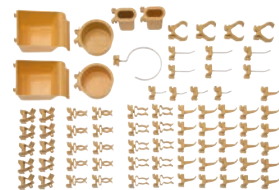

**40004** Steel hook L: 130 mm. Yellow

**40005** Oval holder Ø 39 x 30 mm. Yellow

**40006** Plastic box 55 x 86 x 90 mm. Yellow

**40009** Plastic box 70 x 86 x 145 mm. Yellow

**40011** Plastic box 115 x 170 x 205 mm. Yellow

**40012** Steel hook L: 230 mm. Yellow

**40013** Steel hook vertical 30 x 30 mm. Yellow

**40016** Steel hook L: 100 mm. Yellow

**81110** Tool holders for spray bottles. Black

**81120** Steel shelf for spray bottles. Black

Item no. Type:

**11203** Set of PreWo hooks 76. Yellow

Plastic Hook: 25 x 10010, Snap-in hooks: 10 x 10011 og 10 x 20016, Top Holder: 10 x 10012, Round plastic container: 2 x 10013, Steel Ring: 1 x 10014, Oval holder: 2 x 10015, Steel Hook: 4 x 20013, Steel Hook: 6 x 40002, Oval Holder: 4 x 40005 and Plastic Box: 2 x 40006