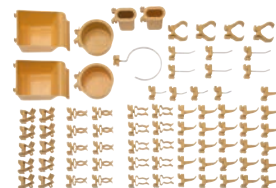

20013 Steel hook L: 30 mm. Yellow

20016 Snap in hook large 13-23. Yellow

21121 Steel snap in hook large 22-35. Yellow

21210 Steel pipe clamps 30 mm. Black

40002 Steel hook L: 50 mm. Yellow

40003 Steel hook L: 80 mm. Yellow

PreWo holders for tool panels, for holes 10 x 10 mm. Center distance 20 mm.

Item no. Type:

40004 Steel hook L: 130 mm. Yellow

40005 Oval holder Ø 39 x 30 mm. Yellow

40006 Plastic box 55 x 86 x 90 mm. Yellow

40009 Plastic box 70 x 86 x 145 mm. Yellow

40011 Plastic box 115 x 170 x 205 mm. Yellow

40012 Steel hook L: 230 mm. Yellow

40013 Steel hook vertical 30 x 30 mm. Yellow

40016 Steel hook L: 100 mm. Yellow

81110 Tool holders for spray bottles. Black

81120 Steel shelf for spray bottles. Black

Item no. Type:

11203 Set of PreWo hooks 76. Yellow

Plastic Hook: 25 x 10010, Snap-in hooks: 10 x 10011 og 10 x 20016, Top Holder: 10 x 10012, Round plastic container: 2 x 10013, Steel Ring: 1 x 10014, Oval holder: 2 x 10015, Steel Hook: 4 x 20013, Steel Hook: 6 x 40002, Oval Holder: 4 x 40005 and Plastic Box: 2 x 40006